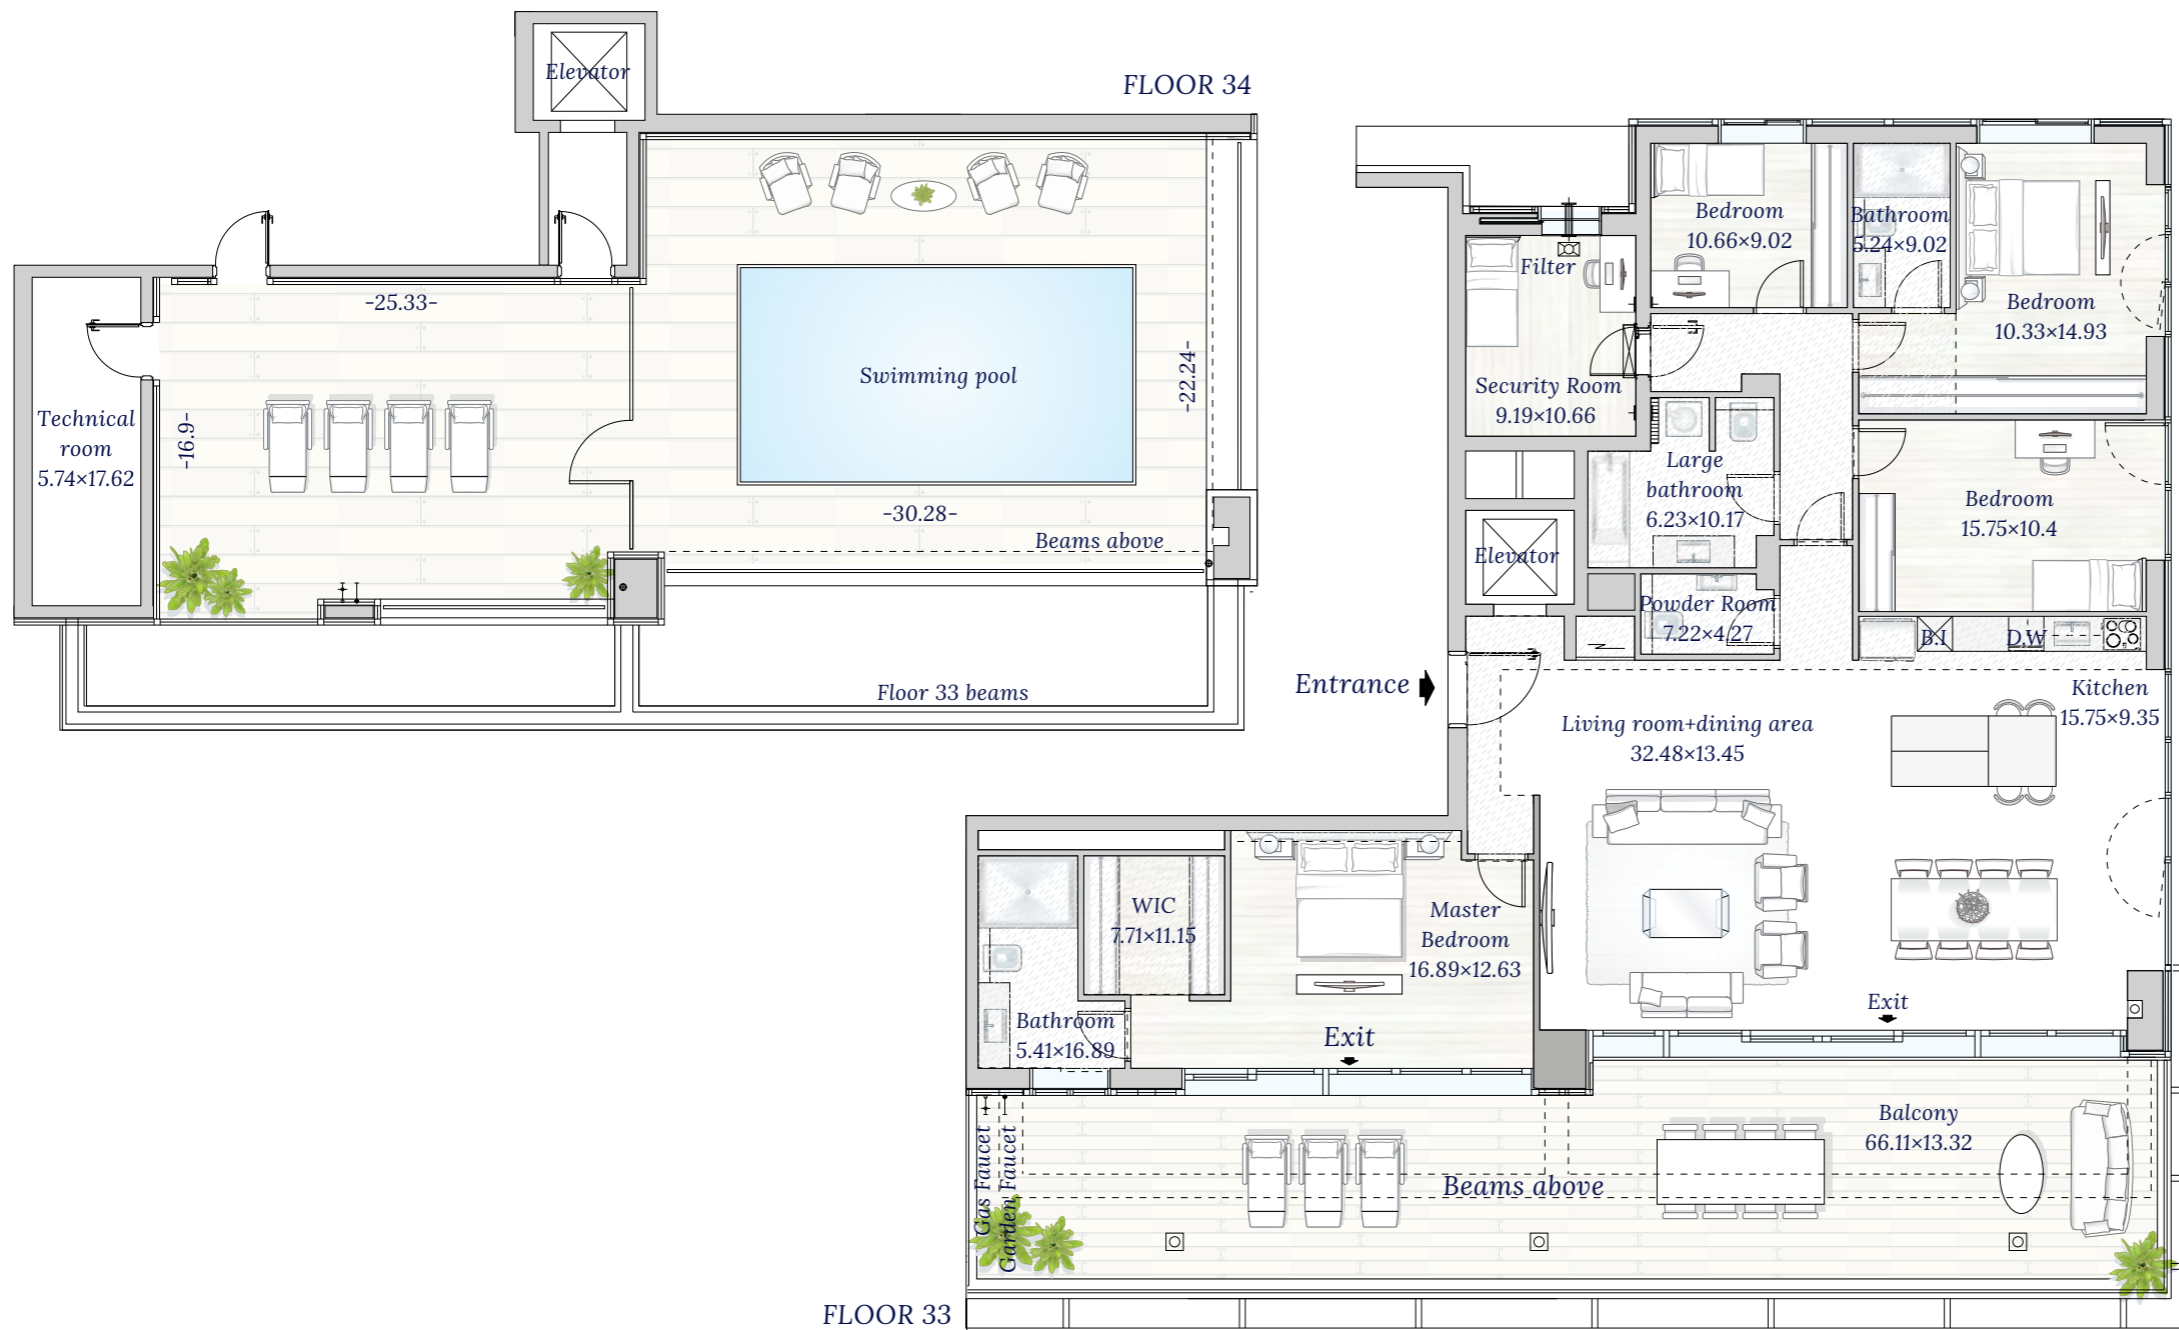

Al HaYam

TYPE PH-R
5 BEDROOMS, 3.5 BATHROOMS
FLOORS 33 & 34
TOTAL SIZE 2,508 sqf
BALCONY SIZE 2,024 sqf