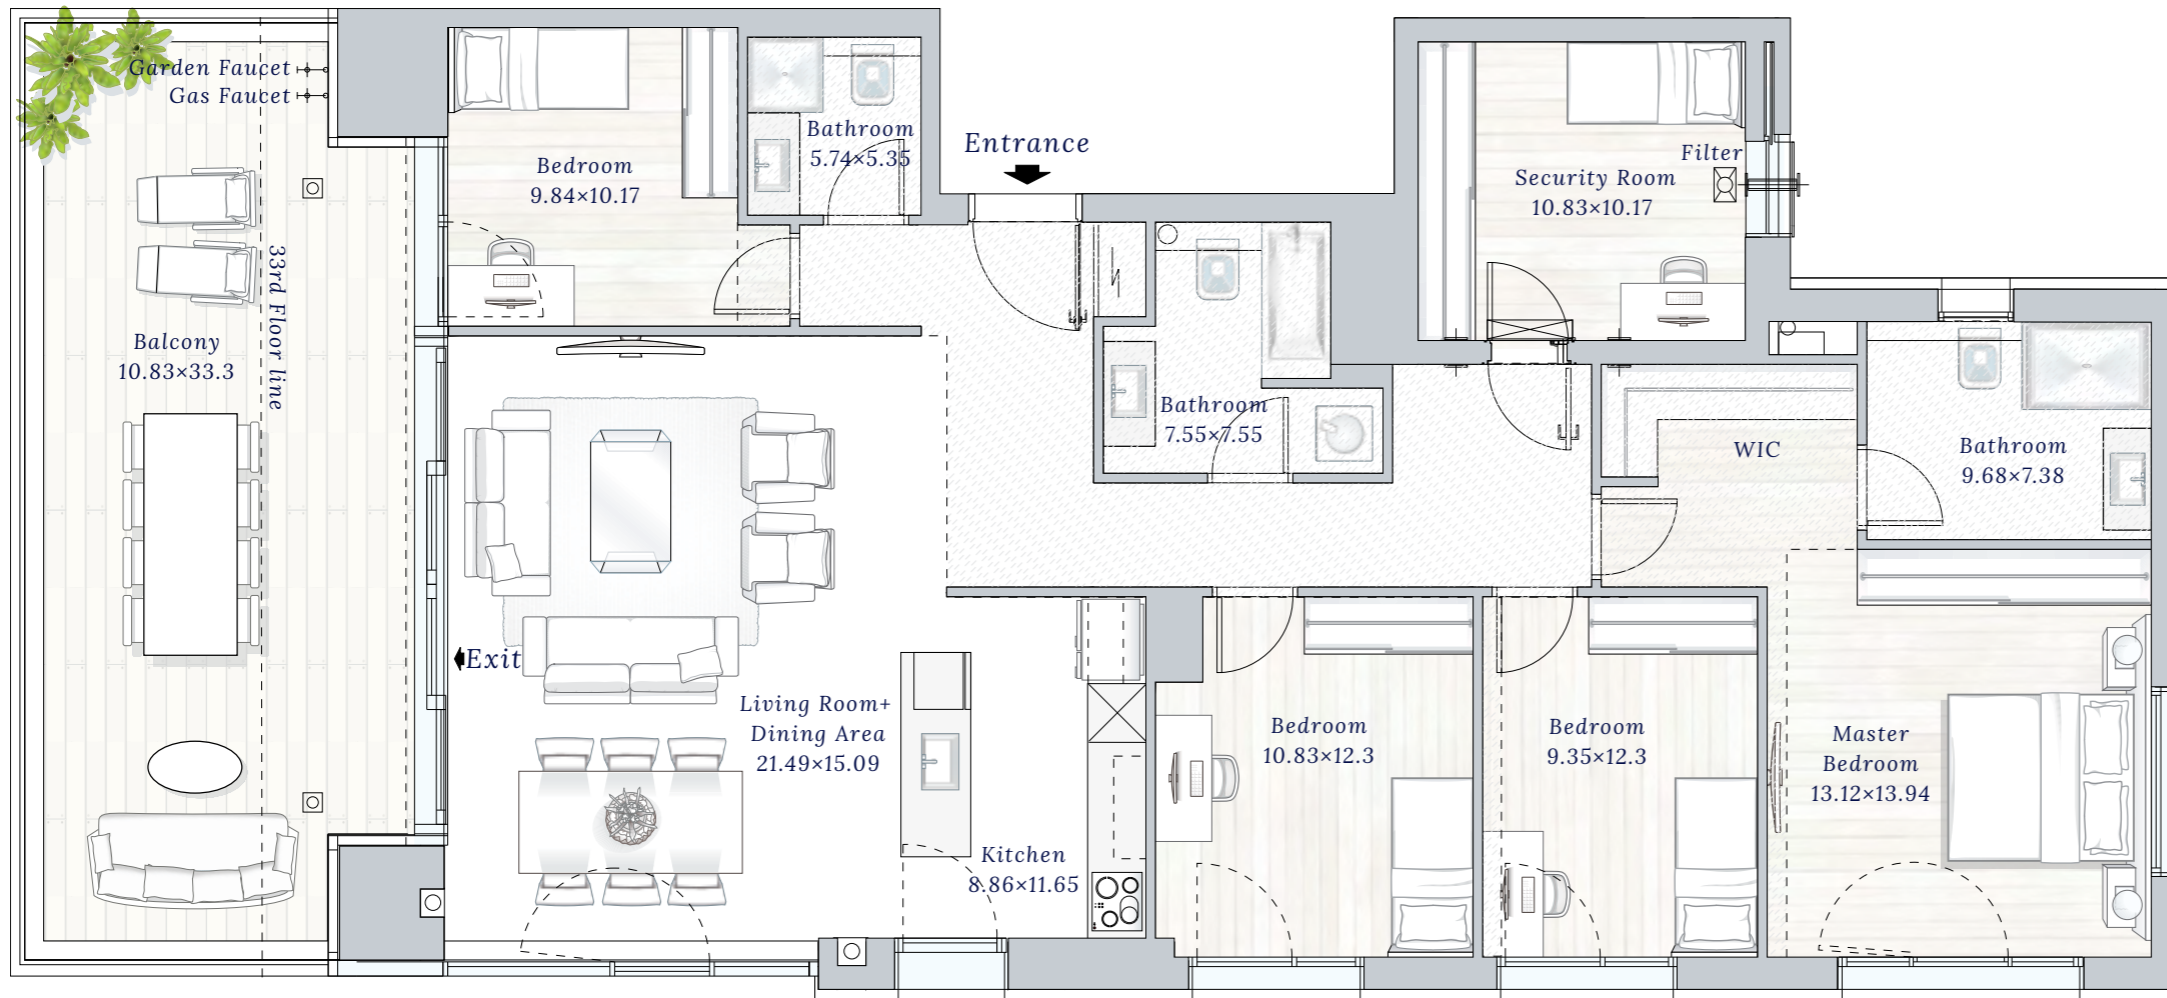

Al HaYam

TYPE D1-R
5 BEDROOMS, 3 BATHROOMS
FLOORS 23-31
TOTAL SIZE 1,803 sqf
BALCONY SIZE 420 sqf