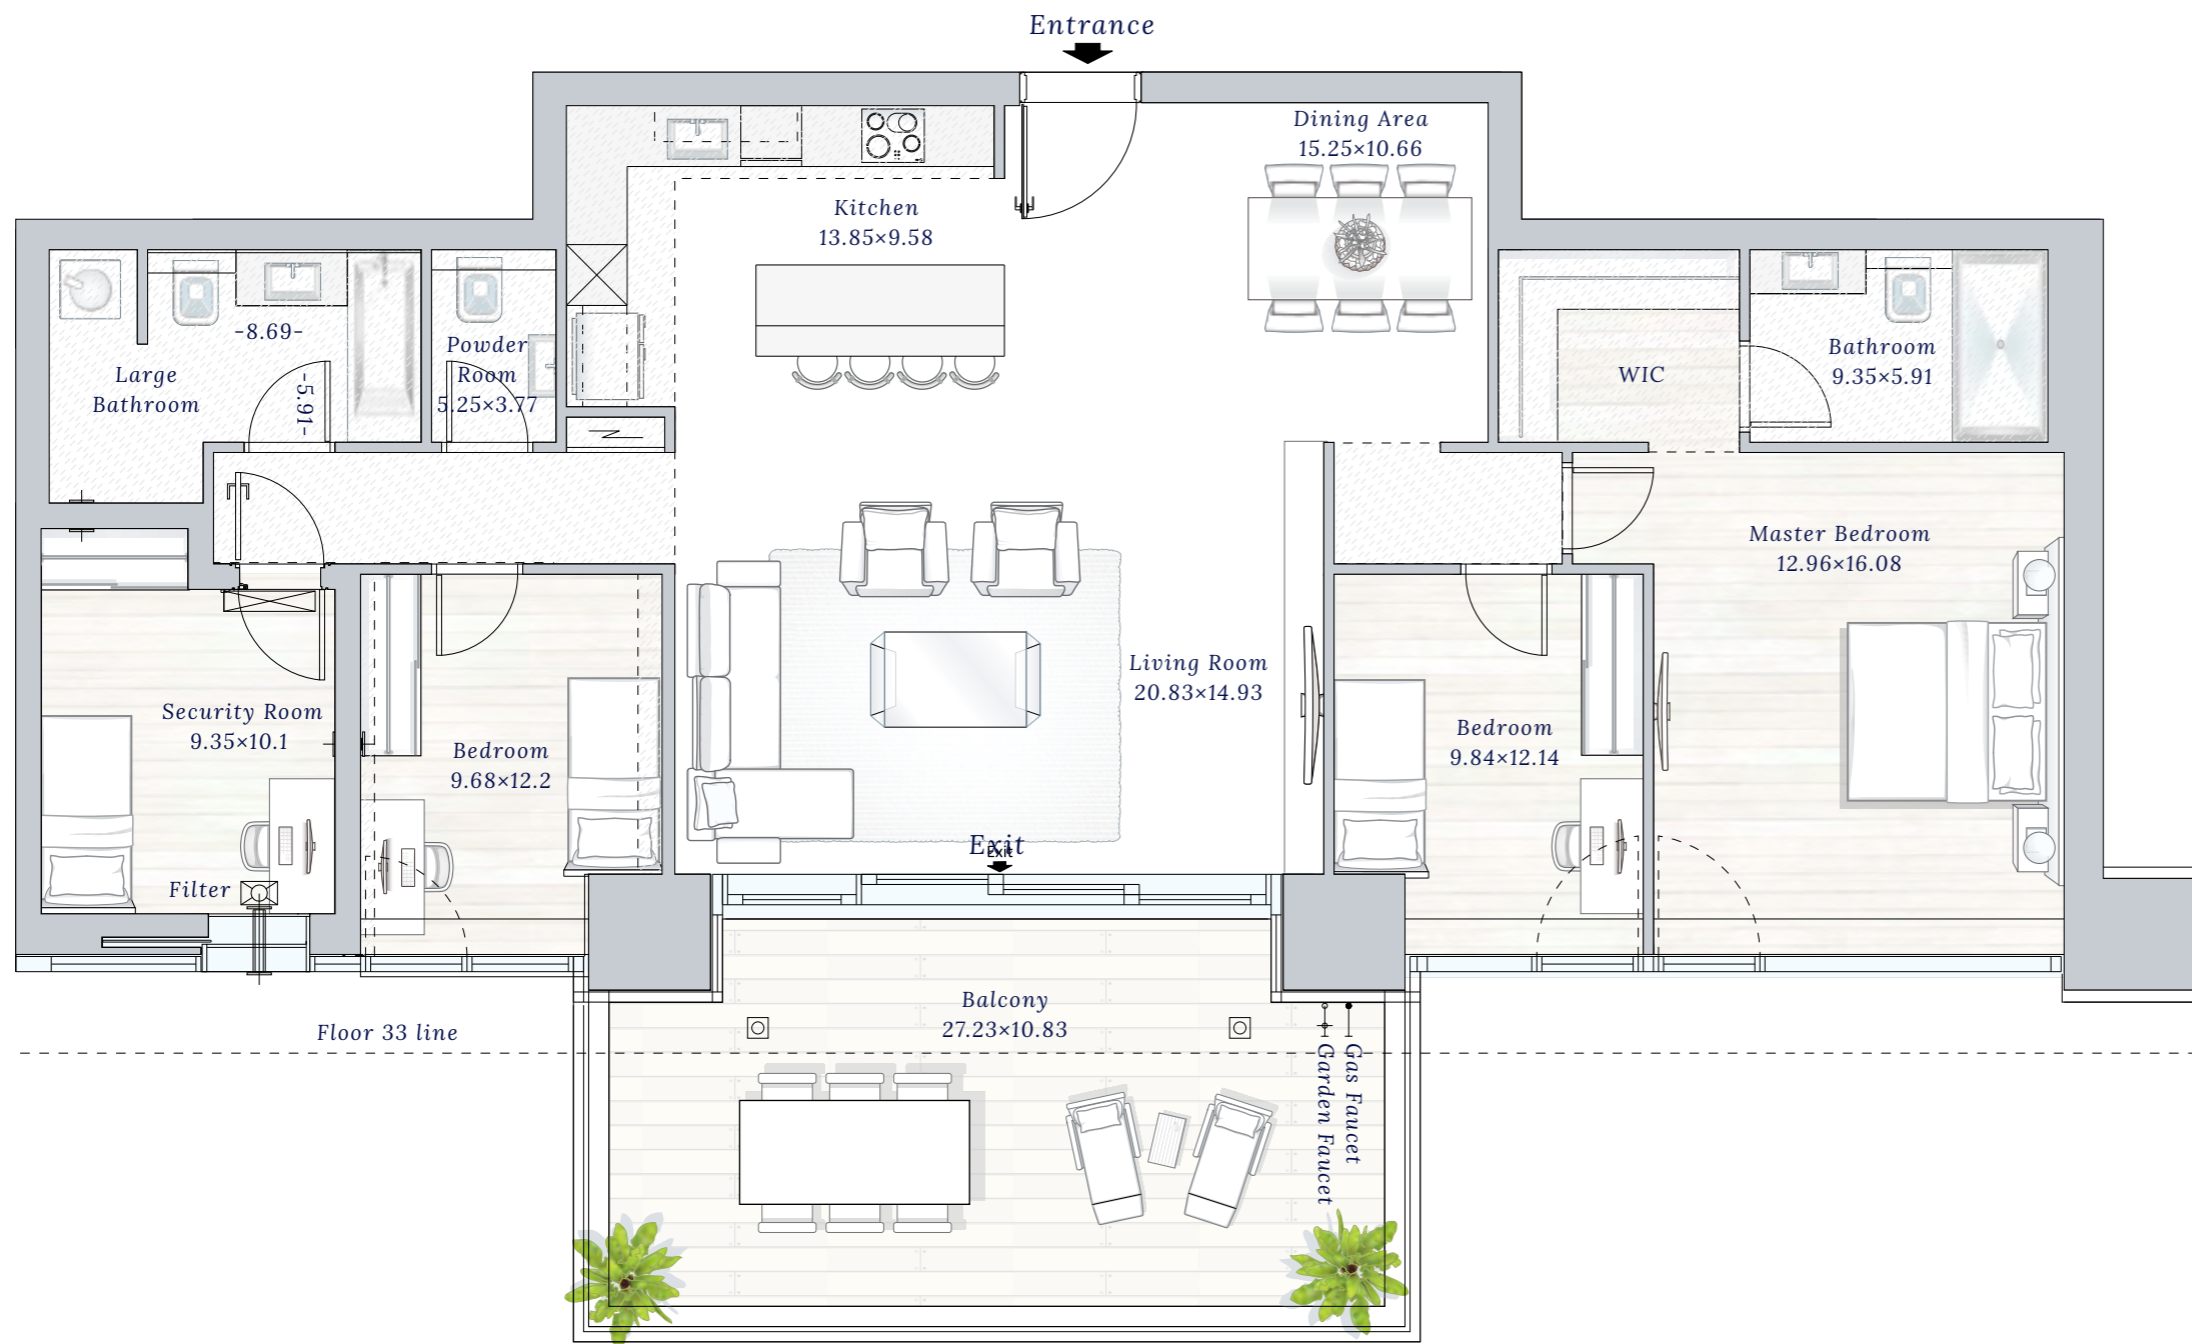

Al HaYam

TYPE C1
4 BEDROOMS, 2.5 BATHROOMS
FLOORS 23-31
TOTAL SIZE 1,690 sqf
BALCONY SIZE 339 sqf