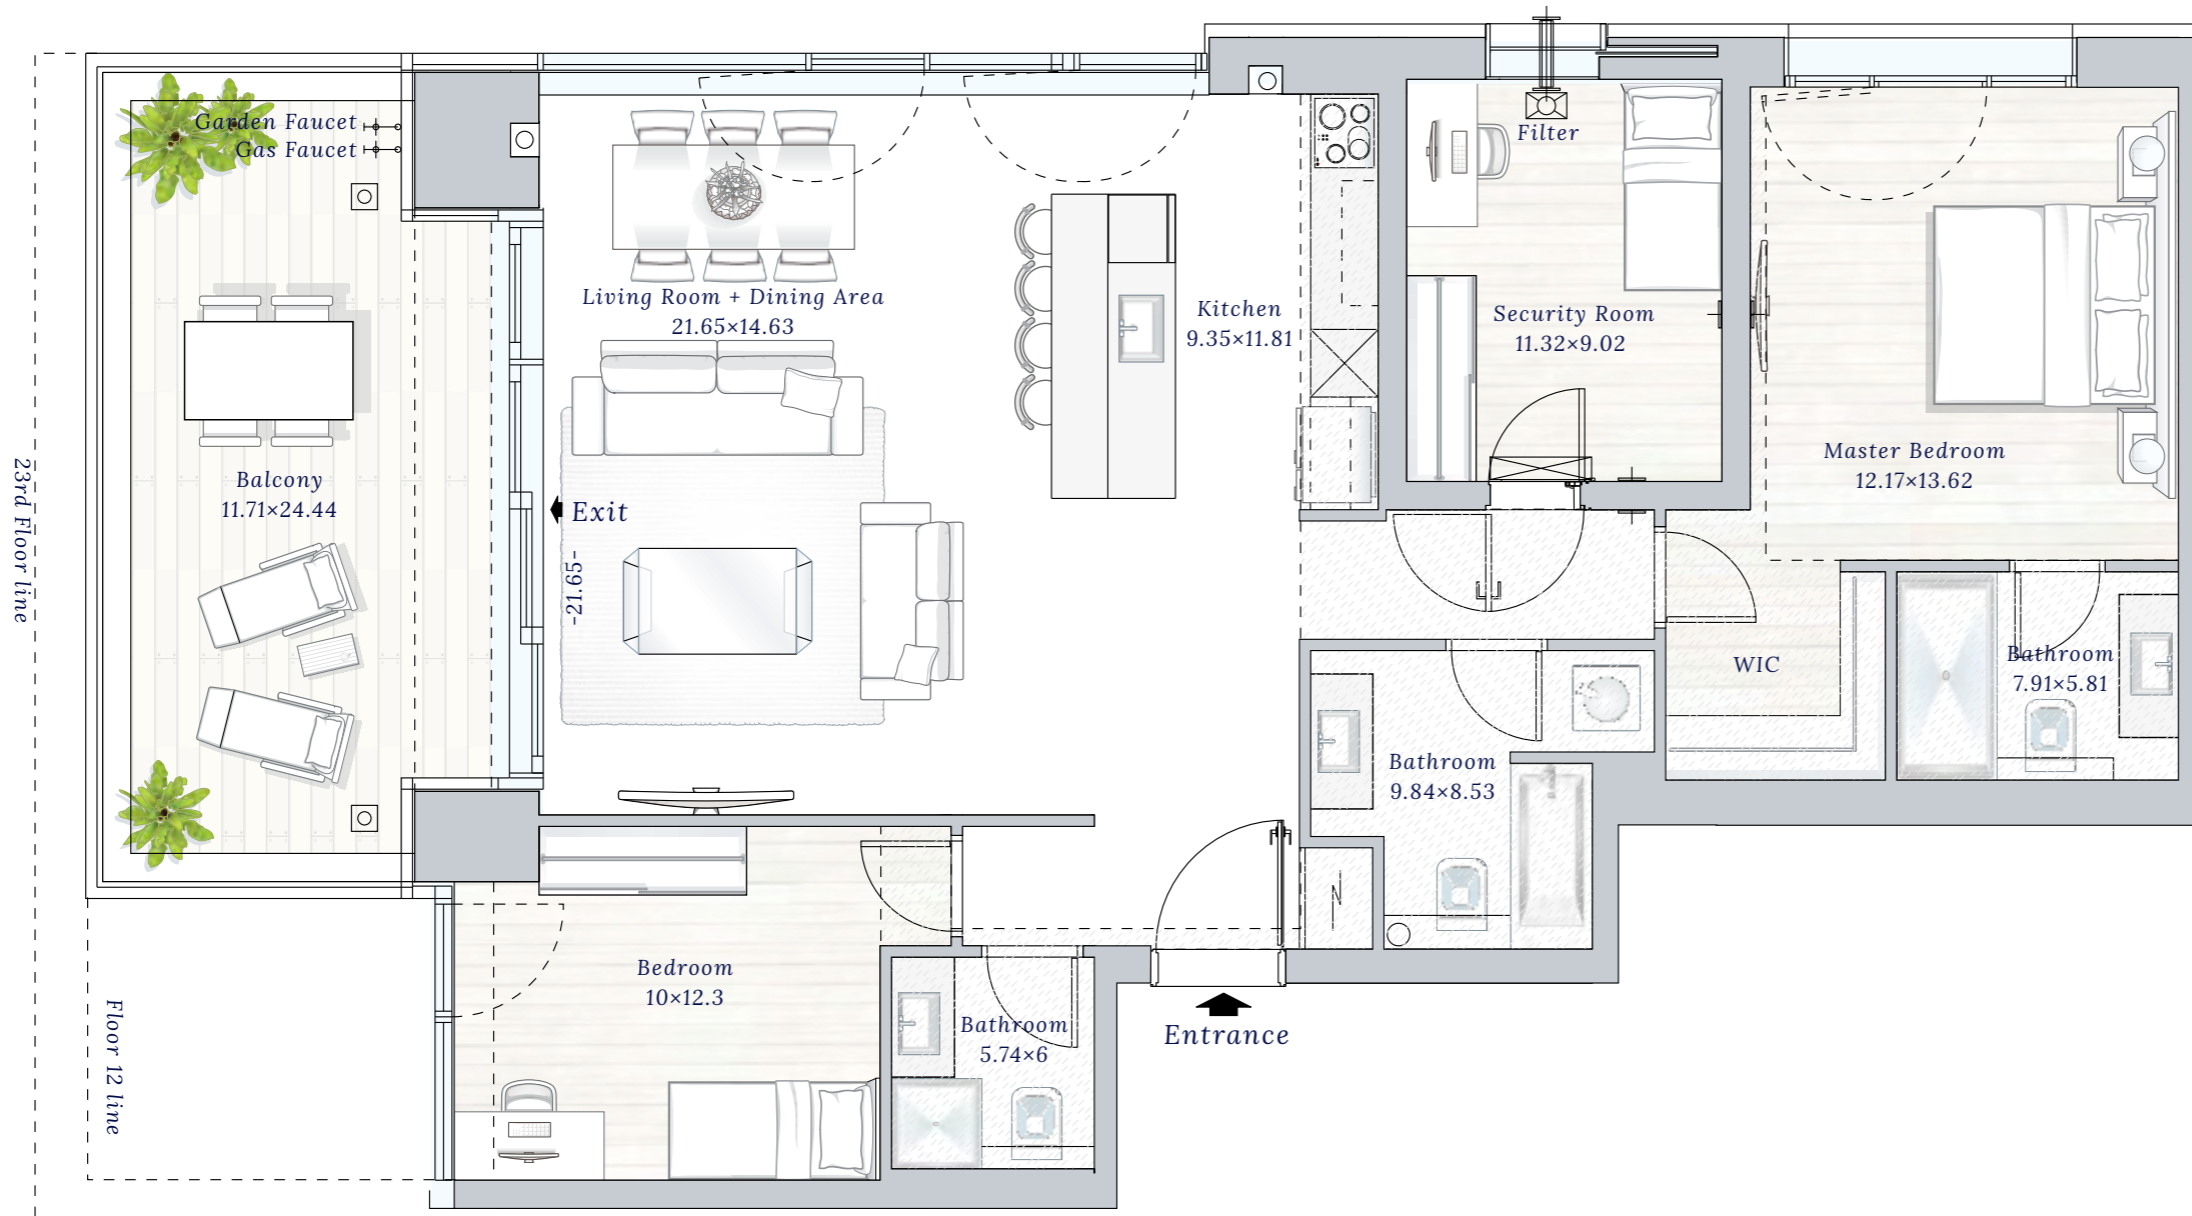

Al HaYam

TYPE B2
3 BEDROOMS, 3 BATHROOMS
FLOORS 1-11
TOTAL SIZE 1,399 sqf
BALCONY SIZE 258 sqf