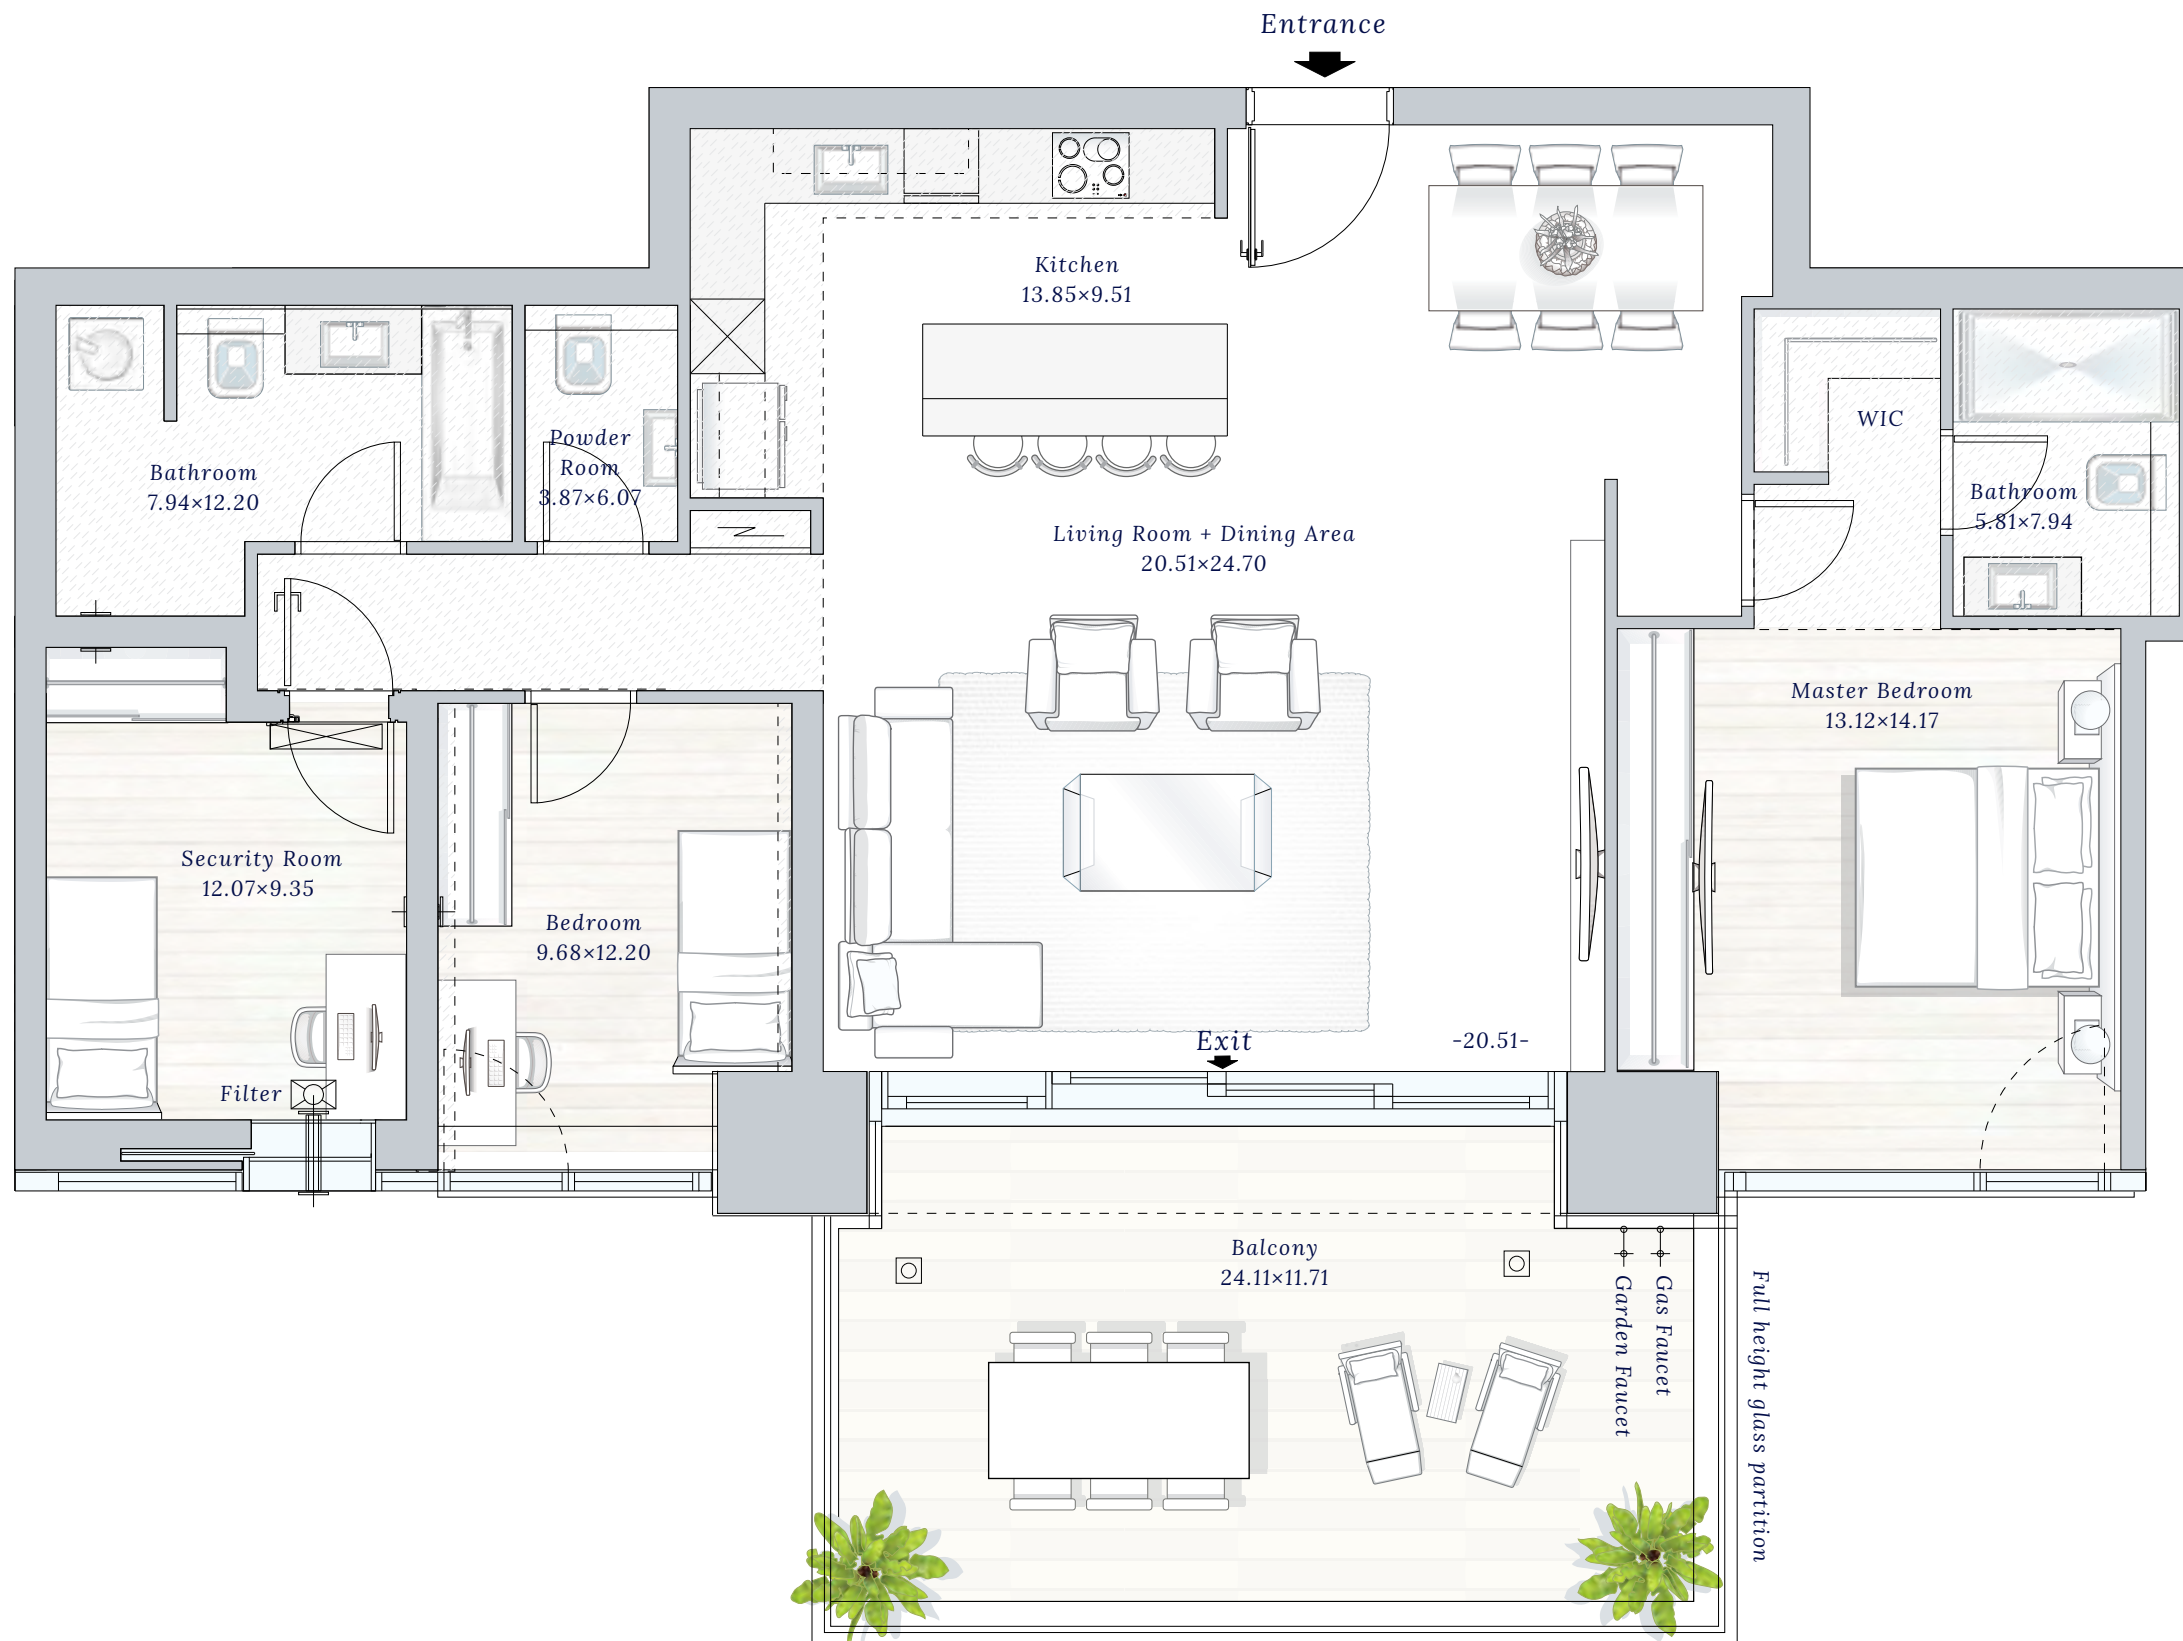

Al HaYam

TYPE B1
3 BEDROOMS, 2.5 BATHROOMS
FLOORS 1-22
TOTAL SIZE 1,442 sqf
BALCONY SIZE 258 sqf