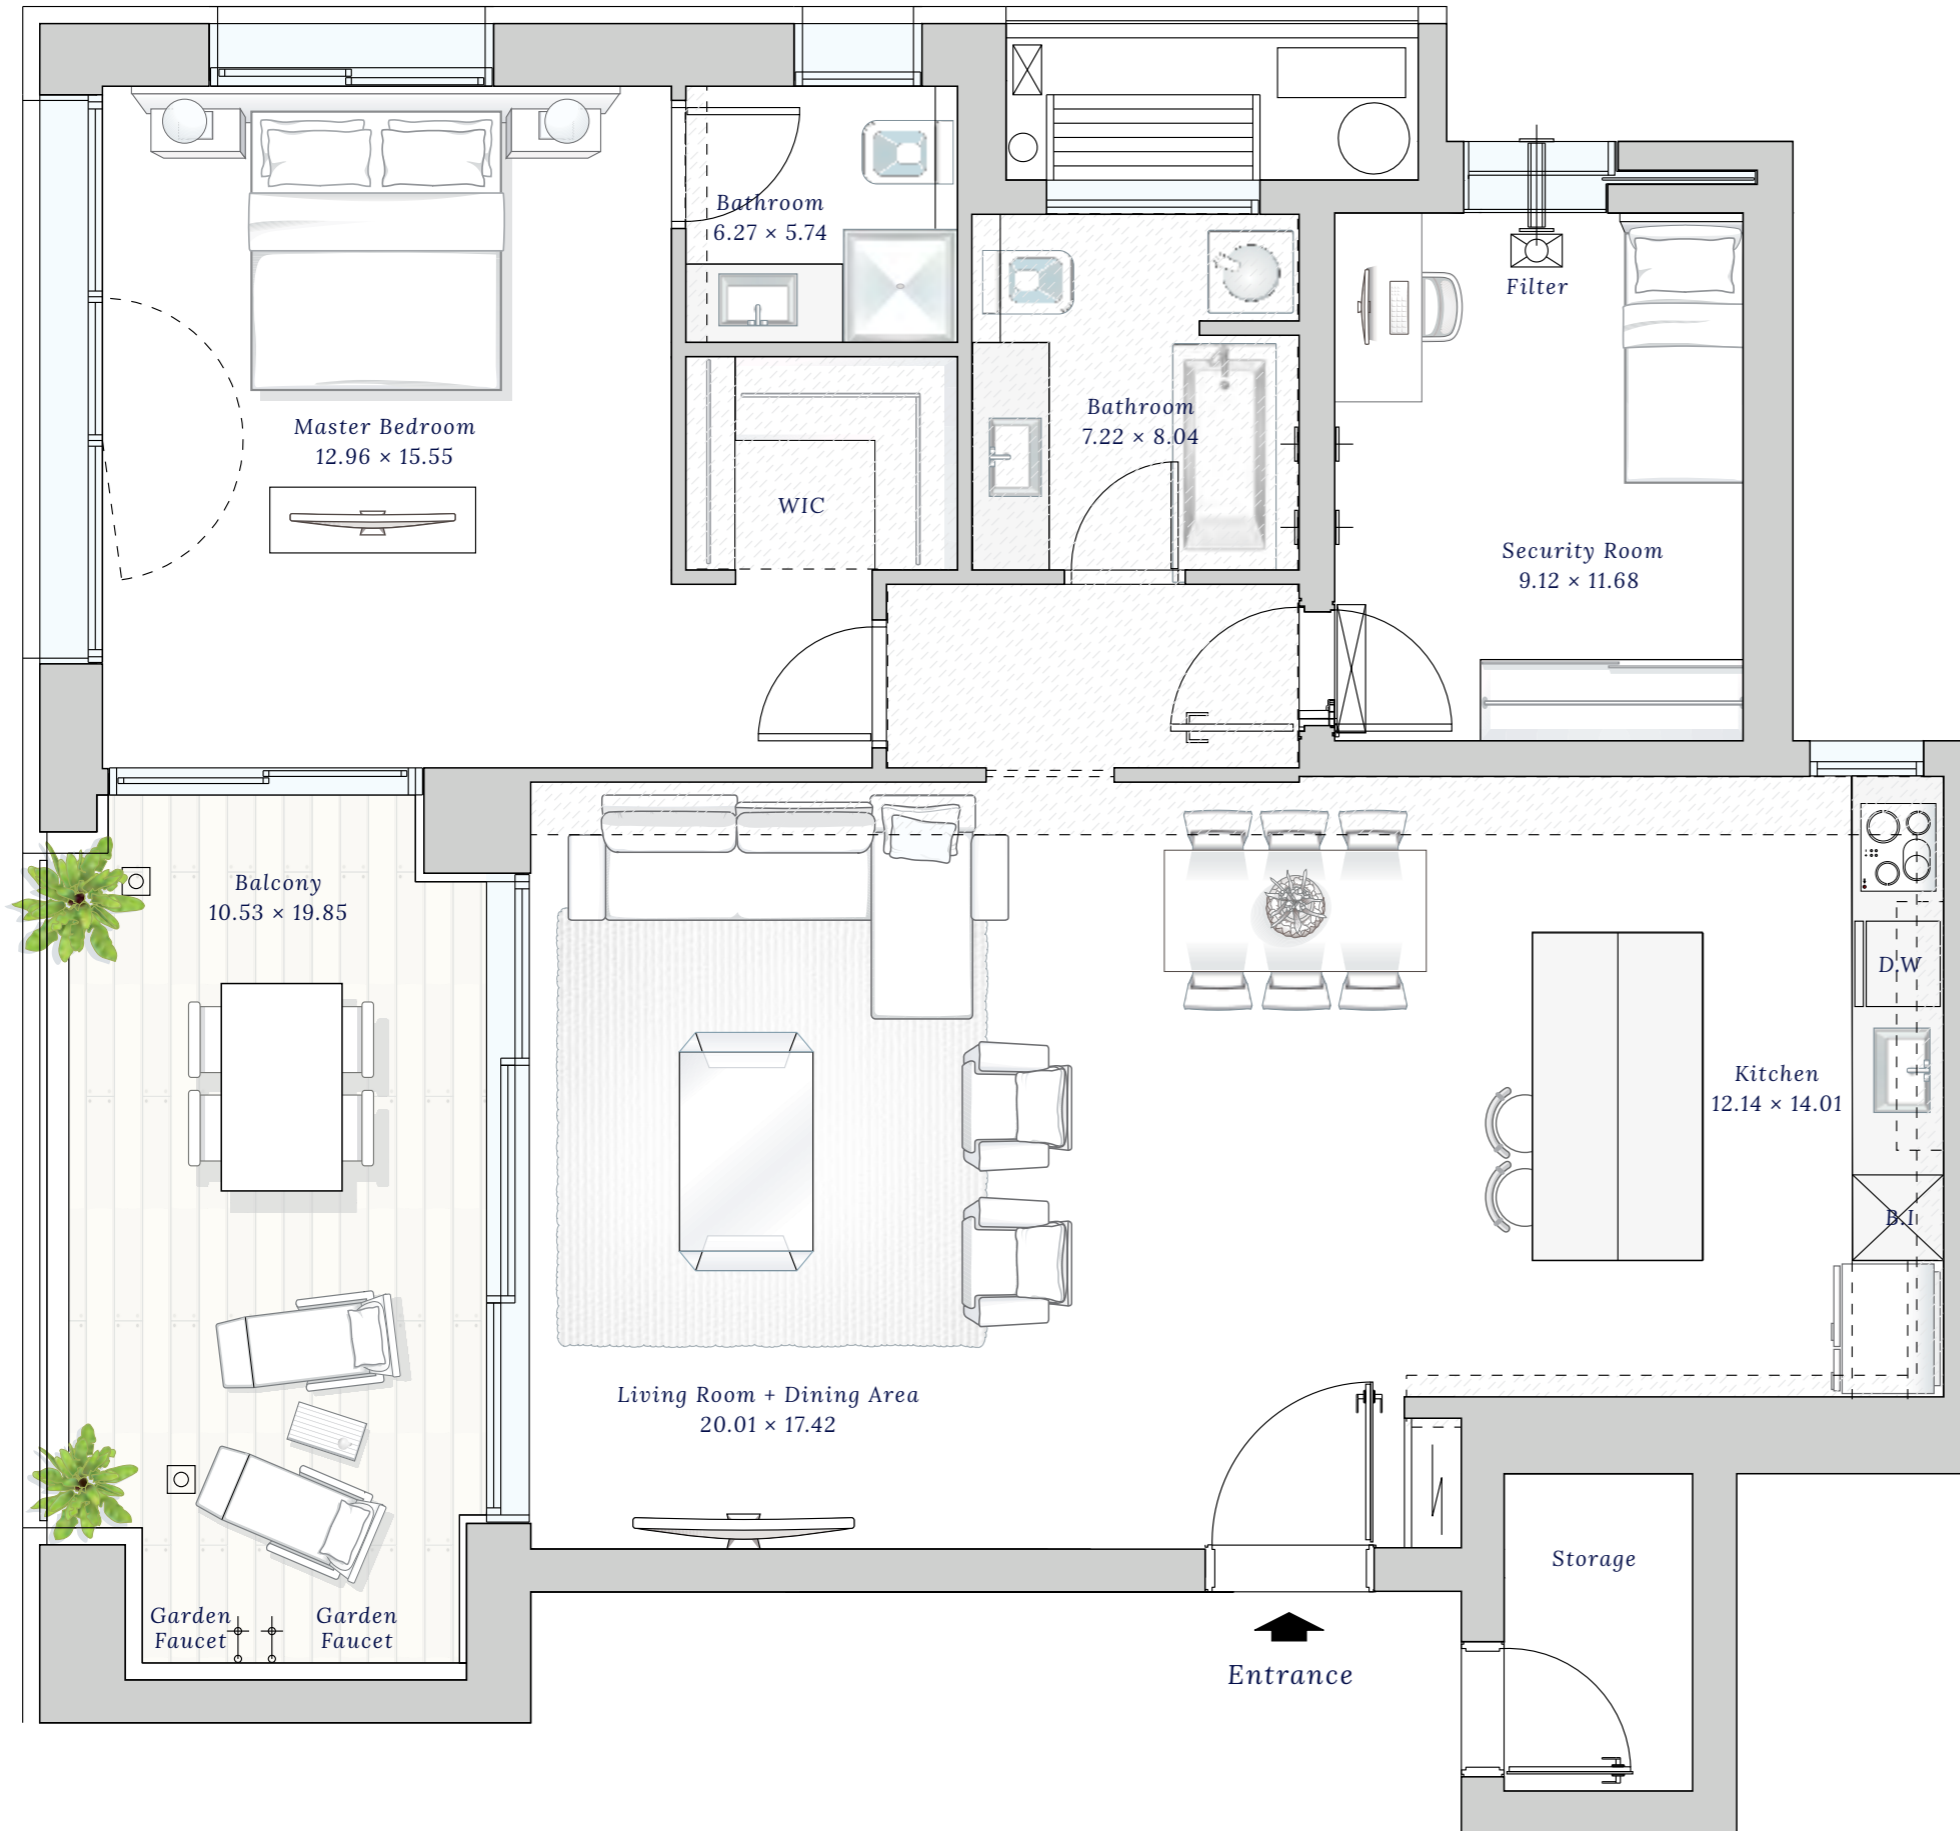

*In some apartments rescue window

Al HaYam

TYPE A1
2 BEDROOMS, 2 BATHROOMS
FLOORS 1-11
TOTAL SIZE 1,249 sqf
BALCONY SIZE 178 sqf

Anything written and presented in this document is for purposes of demonstration only and may not be regarded as a representation or a proposal, nor will it be part of the conditions of the Sale Agreement, its appendices or the commitment between the parties.